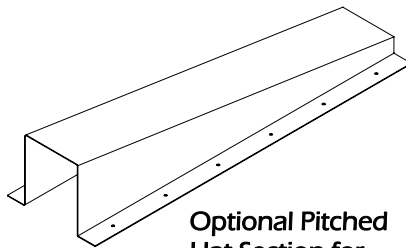

Ledger Angle

SP-30 Support Plate

SP-40 or 54
Support Plate

Standard Hat Section for
"R" Panel Installation

Optional Pitched
Hat Section for
"R" Panel Installation

SP-30 "R" Support Plate

"U" Type
Rib Clip

"J" Type
Rib Clip

"V" Type
Rib Clip

Heavy Duty
"J" Type
Rib Clip

"L" Type
Rib Clip

"T" Type
Rib Clip

"Z" Type
Rib Clip

12-14 x 4"
Self-Drilling
Fastener

12-24 x 7/8"
Self-Drilling
Fastener

1/4-14 x 1-1/8"
Self-Drilling
Fastener