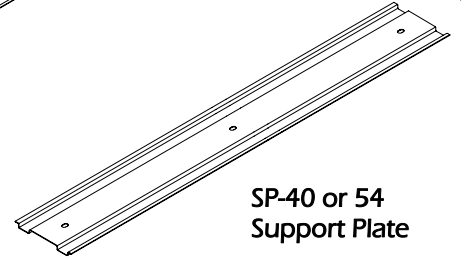

Ledger Angle

SP-30 Support Plate

SP-40 or 54
Support Plate

Standard Hat Section for
"R" Panel Installation

Optional Pitched
Hat Section for
"R" Panel Installation

SP-30 "R" Support Plate

"U" Type
Rib Clip

"J" Type
Rib Clip

"V" Type
Rib Clip

Heavy Duty
"J" Type
Rib Clip

"L" Type
Rib Clip

"T" Type
Rib Clip

"Z" Type
Rib Clip

12-14 x 4"
Self-Drilling
Fastener

12-24 x 7/8"
Self-Drilling
Fastener

1/4-14 x 1-1/8"
Self-Drilling
Fastener