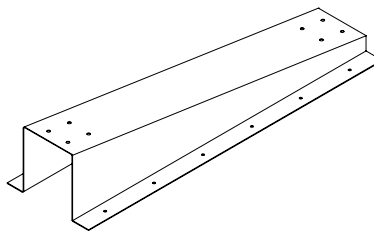

SPR-36 Support Plate
SPR-48 Support Plate

SPR-54 Support Plate
SPR-60 Support Plate

Support Plate for "R" Panel

Hat Section for "R" Panel

Pitched Hat Section for
"R" Panel or Standing Seam

1/4-14 x 1-1/8"
Fastener

5/16"-18 x 1"
Bolt

7/8" OD Flat Washer

Self-Locking Nut

END
PLUG

OUTSIDE
CORNER

BASE
FLANGE

ELBOW

TEE

SIDE
OUTLET

SHORT
BARREL
CROSS

ADJUSTABLE
TEE

COUPLING

ANGLE
BASE
FLANGE